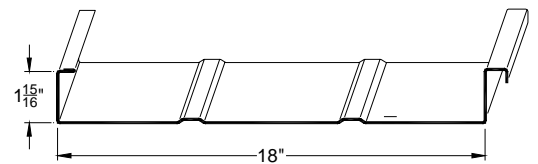

("R" Panel also available in 29 gage liner panel)

"A" Wall Panel

24, 26 Gage

SEAM-LOK Standing Seam

CVL Vertical Loc

Structural Shapes

- Galvanized
- Roll Formed

"Z" and "C" Shapes in Galvanized - Purlins, Girts, Door Jambs - Any special size -- 4" through 12"