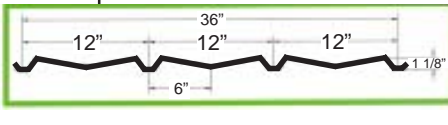

("R" Panel also available in 29 gage liner panel)

"A" Wall Panel

24, 26 Gage

SEAM-LOK Standing Seam

CVL Vertical Loc

Structural Shapes

- Galvanized
- Roll Formed

"Z" and "C" Shapes in Galvanized - Purlins, Girts, Door Jambs - Any special size -- 4" through 12"