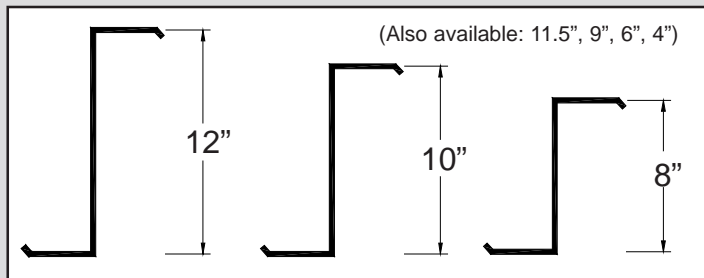

("R" Panel also available in 29 gage liner panel)

"A" Wall Panel

24, 26 Gage

SEAM-LOK Standing Seam

CVL Vertical Loc

Structural Shapes

- Galvanized
- Roll Formed

"Z" and "C" Shapes in Galvanized - Purlins, Girts, Door Jambs - Any special size -- 4" through 12"