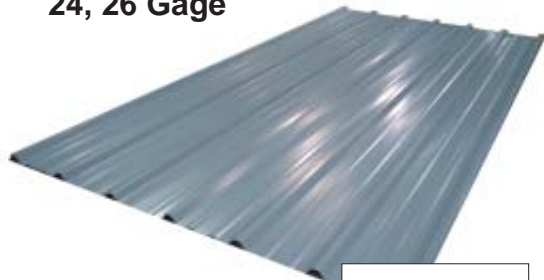

There's more on the other side... ■■■➔

ROOF & WALL PANELS

✓ Fast Delivery!

✓ 29-Gage "R" Liner Panel

✓ Galvanized Finish!
Purlins and Girts

✓ Kynar[®] 30-Yr Color Warranty!
Roof and Wall Panels

"R" PANEL (PBR)
Purlin Bearing Rib
24, 26 Gage

("R" Panel also available in 29 gage liner panel)

"A" Wall Panel

24, 26 Gage

SEAM-LOK Standing Seam

CVL Vertical Loc

Structural Shapes

- Galvanized
- Roll Formed

"Z" and "C" Shapes in Galvanized - Purlins, Girts, Door Jambs - Any special size -- 4" through 12"