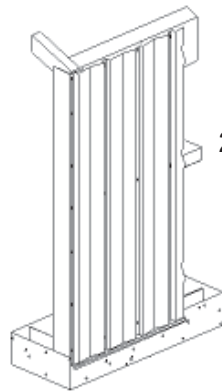

**TRIM - HARDWARE - PANELS
FRAMING - WINDOWS - DOORS
INSULATION - FASTENERS
MASTIC - ACCESSORIES
and much, much, MORE!**

Create Your On-Line Account Today!

or call: 814-276-9611

It's the Fastest, Easiest Way to Order Components!

There's more on the other side... ■■■➔

ROOF & WALL PANELS

✓ Fast Delivery!

✓ 29-Gage "R" Liner Panel

✓ Galvanized Finish!
Purlins and Girts

✓ Kynar[®] 30-Yr Color Warranty!
Roof and Wall Panels

"R" PANEL (PBR)
Purlin Bearing Rib
24, 26 Gage

("R" Panel also available in 29 gage liner panel)

"A" Wall Panel

24, 26 Gage

SEAM-LOK Standing Seam

CVL Vertical Loc

Structural Shapes

- Galvanized
- Roll Formed

"Z" and "C" Shapes in Galvanized - Purlins, Girts, Door Jambs - Any special size -- 4" through 12"