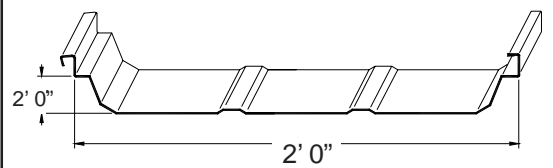

("R" Panel also available in 29 gage liner panel)

"A" Wall Panel

24, 26 Gage

SEAM-LOK Standing Seam

CVL Vertical Loc

Structural Shapes

- Galvanized
- Roll Formed

"Z" and "C" Shapes in Galvanized - Purlins, Girts, Door Jambs - Any special size -- 4" through 12"