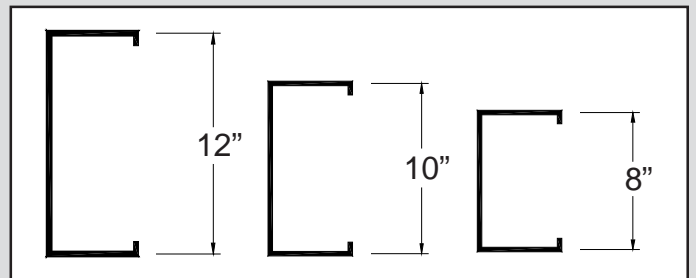

("R" Panel also available in 29 gage liner panel)

"A" Wall Panel

24, 26 Gage

SEAM-LOK Standing Seam

CVL Vertical Loc

Structural Shapes

- Galvanized
- Roll Formed

"Z" and "C" Shapes in Galvanized - Purlins, Girts, Door Jambs - Any special size -- 4" through 12"