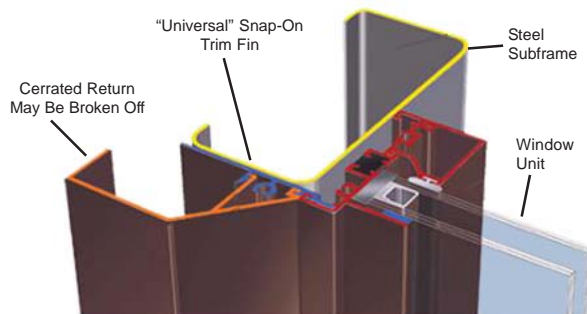

The Corle Self-Flashing Window solves these problems. The Corle window is self-flashing/framing and is simple to install. It has a thermal break frame and insulated glass to provide the energy efficiencies necessary in today's metal buildings.

Compare these quality standard features and components:

- 5/8" Insulated Glass
- Rigid Aluminum Frame
- Polyurethane Thermal Barrier
- Baked-On Enamel Finish (White or Bronze)
- Four Trim Fin Types to Match Wall Panels
- Ability to Mull Windows Together
- Optional Steel Subframe System
- Self-Flashing, Self-Framing
- Polypropylene Pile Weatherseal with Mylar Fin
- Brass Tire on Stainless Steel Axle Roller System (Sliders)
- Spring-Loaded Screens (Sliders)

There is also an optional steel subframe system that can be included to add structural strength and rigidity, and to provide a finished edge for interior liner panel or typical drywall construction.

Corle offers as standard, the choice of various types of windows, numerous sizes, and two primary colors. Non-standard options such as low-E glass, tinted glass, or different colored frames can also be supplied. We are confident you will agree the Corle Self-Flashing/Framing window is the right window for your metal building.

Steel Subframe System

Excellence in Windows!

Corle offers an optional steel subframe which provides structural strength and rigidity. It is designed to match the girt depth in order to provide a finished edge for liner panel or drywall type construction. The window unit would be factory preassembled in the steel subframing and thus installed prior to the wall panels. The steel subframe and universal trim fin allows the window to be set anywhere on the wall panel. It provides a level of flexibility that no other window can provide.