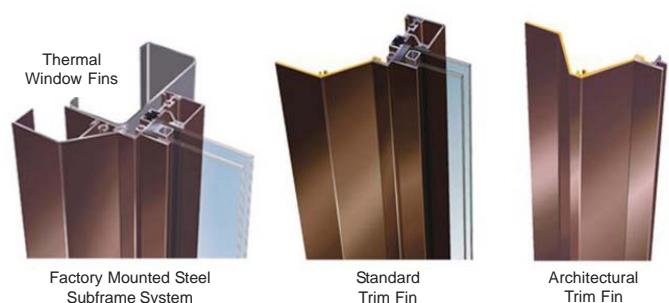

Compare these quality standard features and components:

- 5/8" Insulated Glass
- Rigid Aluminum Frame
- Polyurethane Thermal Barrier
- Baked-On Enamel Finish (White or Bronze)
- Four Trim Fin Types to Match Wall Panels
- Ability to Mull Windows Together
- Optional Steel Subframe System
- Self-Flashing, Self-Framing
- Polypropylene Pile Weatherseal with Mylar Fin
- Brass Tire on Stainless Steel Axle Roller System (Sliders)
- Spring-Loaded Screens (Sliders)

There is also an optional steel subframe system that can be included to add structural strength and rigidity, and to provide a finished edge for interior liner panel or typical drywall construction.

Corle offers as standard, the choice of various types of windows, numerous sizes, and two primary colors. Non-standard options such as low-E glass, tinted glass, or different colored frames can also be supplied. We are confident you will agree the Corle Self-Flashing/Framing window is the right window for your metal building.

Steel Subframe System

Excellence in Windows!

Corle offers an optional steel subframe which provides structural strength and rigidity. It is designed to match the girt depth in order to provide a finished edge for liner panel or drywall type construction. The window unit would be factory preassembled in the steel subframing and thus installed prior to the wall panels. The steel subframe and universal trim fin allows the window to be set anywhere on the wall panel. It provides a level of flexibility that no other window can provide.