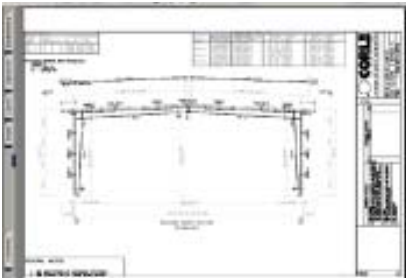

QuickQuote™

Makes Quoting and Ordering Metal Buildings Faster and Easier than Ever!

from  **CORLE**
BUILDING SYSTEMS

Guaranteed On-Time Delivery!

- ✓ “Fill-in-the-blank” simplicity makes quoting and ordering metal buildings a breeze - saving you time and money!
- ✓ “Smart Form” data entry validation makes quoting and ordering metal buildings more accurate than ever!
- ✓ Quote and order Corle buildings on-line, 24/7 from just about anywhere!*
- ✓ Preliminary drawings e-mailed directly to you in a matter of minutes!
- ✓ Automatic program updates ensure the latest version is used everytime.
- ✓ Work on-line or off-line with Corle’s custom-designed software package!