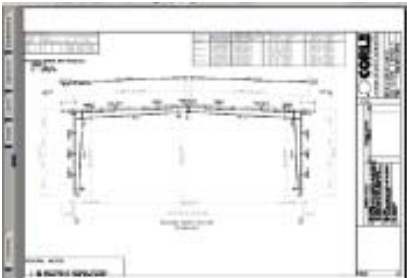

# QuickQuote™

Makes Quoting and Ordering Metal Buildings Faster and Easier than Ever!

from  **CORLE**  
BUILDING SYSTEMS

Guaranteed On-Time Delivery!

- ✓ “Fill-in-the-blank” simplicity makes quoting and ordering metal buildings a breeze - saving you time and money!
- ✓ “Smart Form” data entry validation makes quoting and ordering metal buildings more accurate than ever!
- ✓ Quote and order Corle buildings on-line, 24/7 from just about anywhere!\*
- ✓ Preliminary drawings e-mailed directly to you in a matter of minutes!
- ✓ Automatic program updates ensure the latest version is used everytime.
- ✓ Work on-line or off-line with Corle’s custom-designed software package!