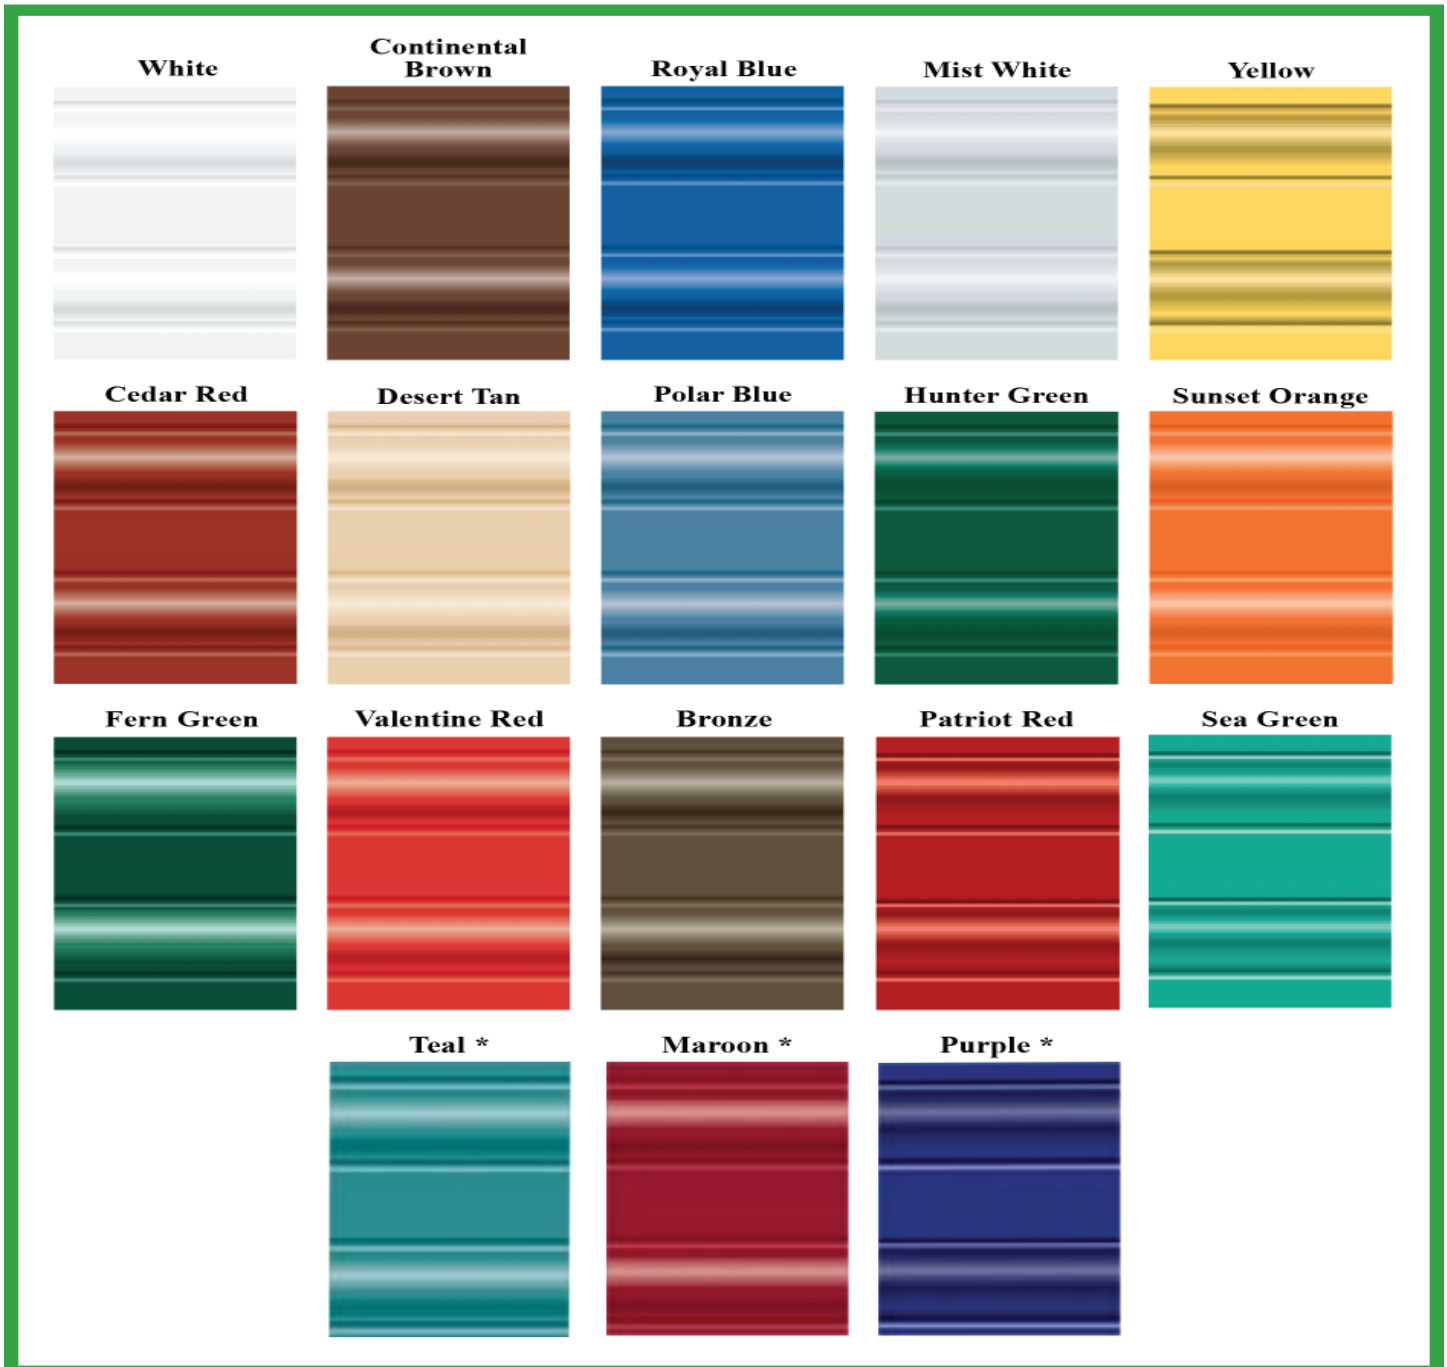

Building Trust In Steel.

www.corle.com

Roll-up Door Color Chart

*The Teal, Maroon, and Purple colors have a 10-year warranty against chalk and fade.

All other door colors have a 20-year warranty against chalk and fade.

Color swatches are only reproductions of actual standards and will vary in appearance. These representations should not be used to finalize color selection(s).